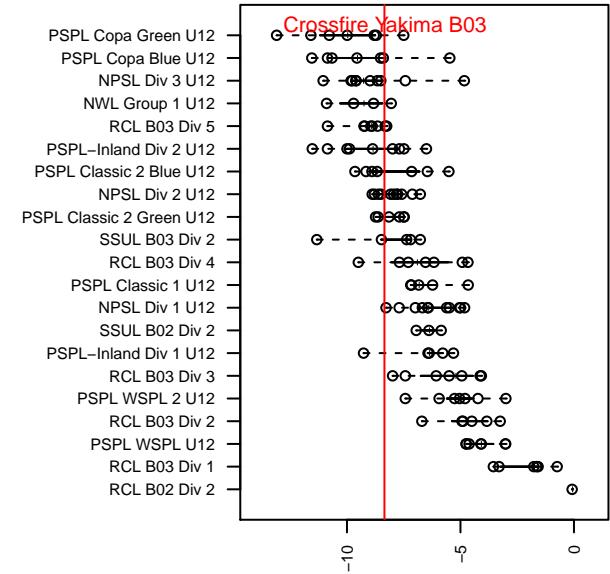

**attack and defense rating
relative to others at age
and all opponents in last 13 months**