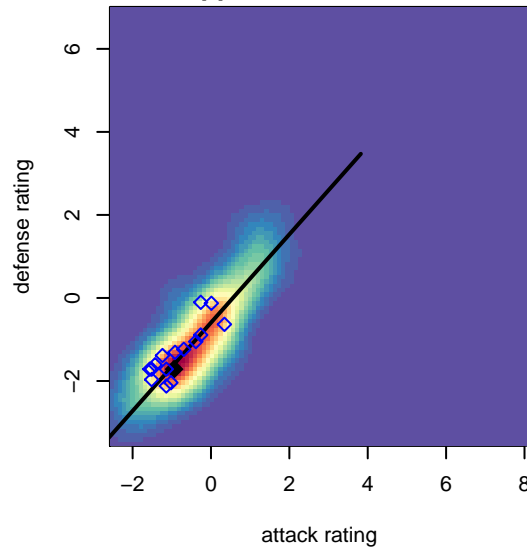

**attack and defense rating
relative to others at age
and all opponents in last 13 months**