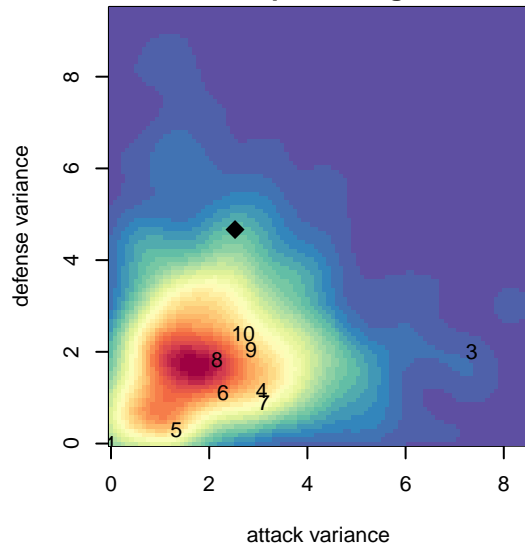

**attack and defense variance (black dot)
relative to other teams
and top 10 in region**