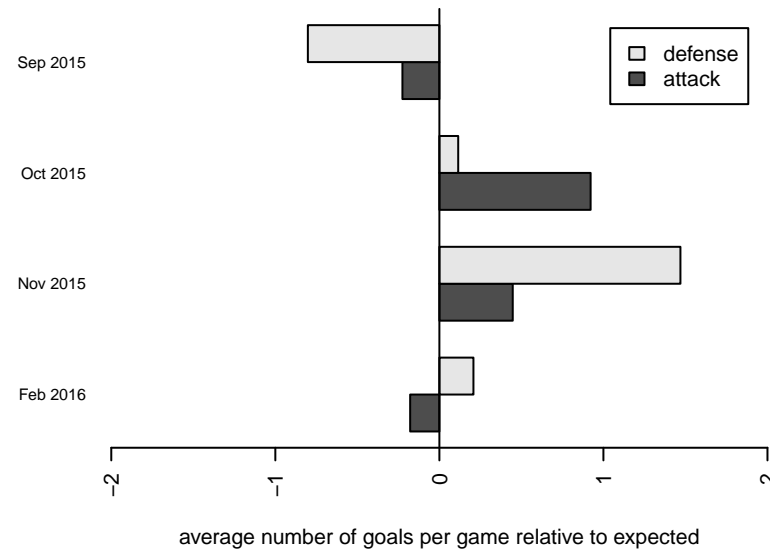

Performance relative to 13 month average