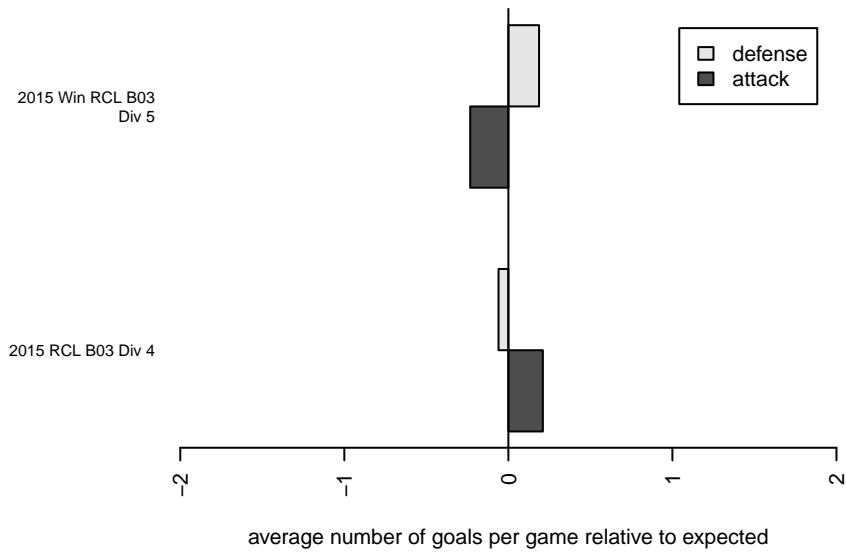

Performance relative to 13 month average