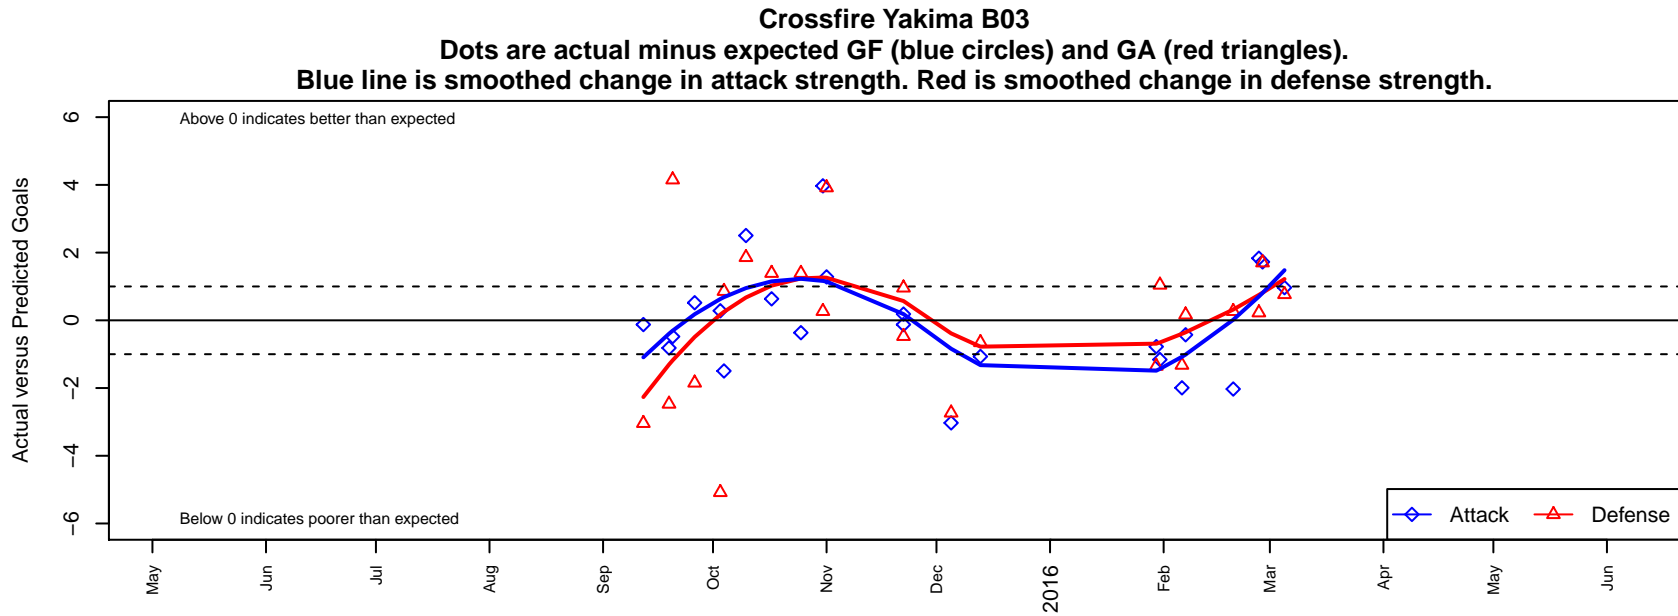

**attack and defense variance (black dot)
relative to other teams
and top 10 in region**

**attack and defense rating
relative to others at age
and all opponents in last 13 months**

Crossfire Yakima B03

Crossfire Yakima
Yakima, WA
B03 total strength=414
attack=0.39 defense=0.18
fall league = RCL B03 Div 4, RCL B03 7V2
spr league = Win RCL B03 Div 5
notes= 3RSC 2013, xFire 2014;
Cenicerros 2014

alt names used:
Crossfire Yakima – B03 A
Crossfire Yakima – B03 A
Crossfire Yakima – B03 A

Venues played:
2015 RCL B03 Div 4
2015 RCL B03 7V2
2015 Win RCL B03 Div 5